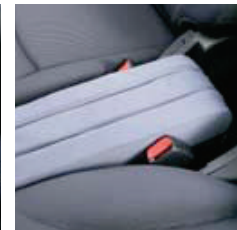

CENTRE CONSOLE CUSHION WITH STORAGE POCKETS#